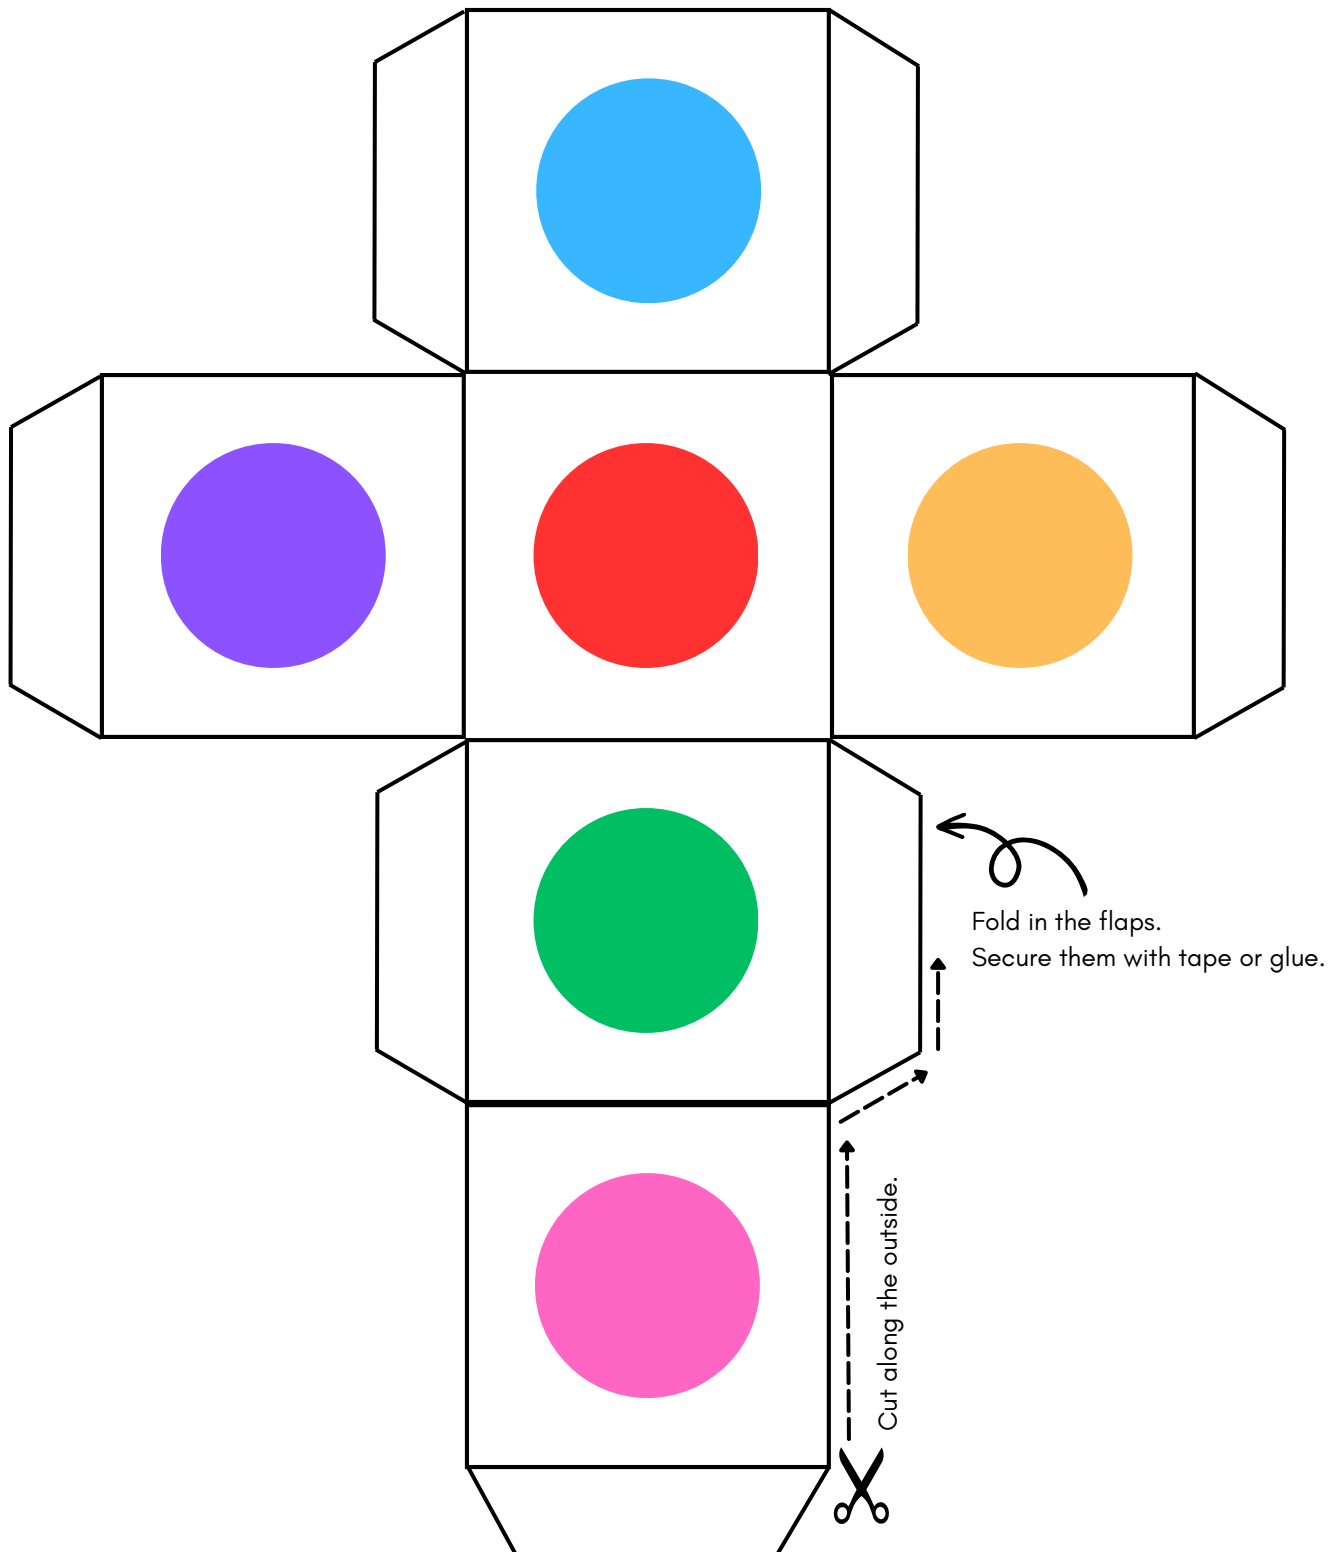

EASTER EGG DRAWING GAME

Practice your pattern recognition skills with this fun Easter Egg decoration game. Roll the dice and draw the pattern!

PATTERN DICE TEMPLATE

Cut along the outside lines, fold in the flaps, and secure them with tape or glue.

COLOR DICE TEMPLATE

Cut along the outside lines, fold in the flaps, and secure them with tape or glue.

BLANK DICE TEMPLATE

Cut along the outside lines, fold in the flaps, and secure them with tape or glue.