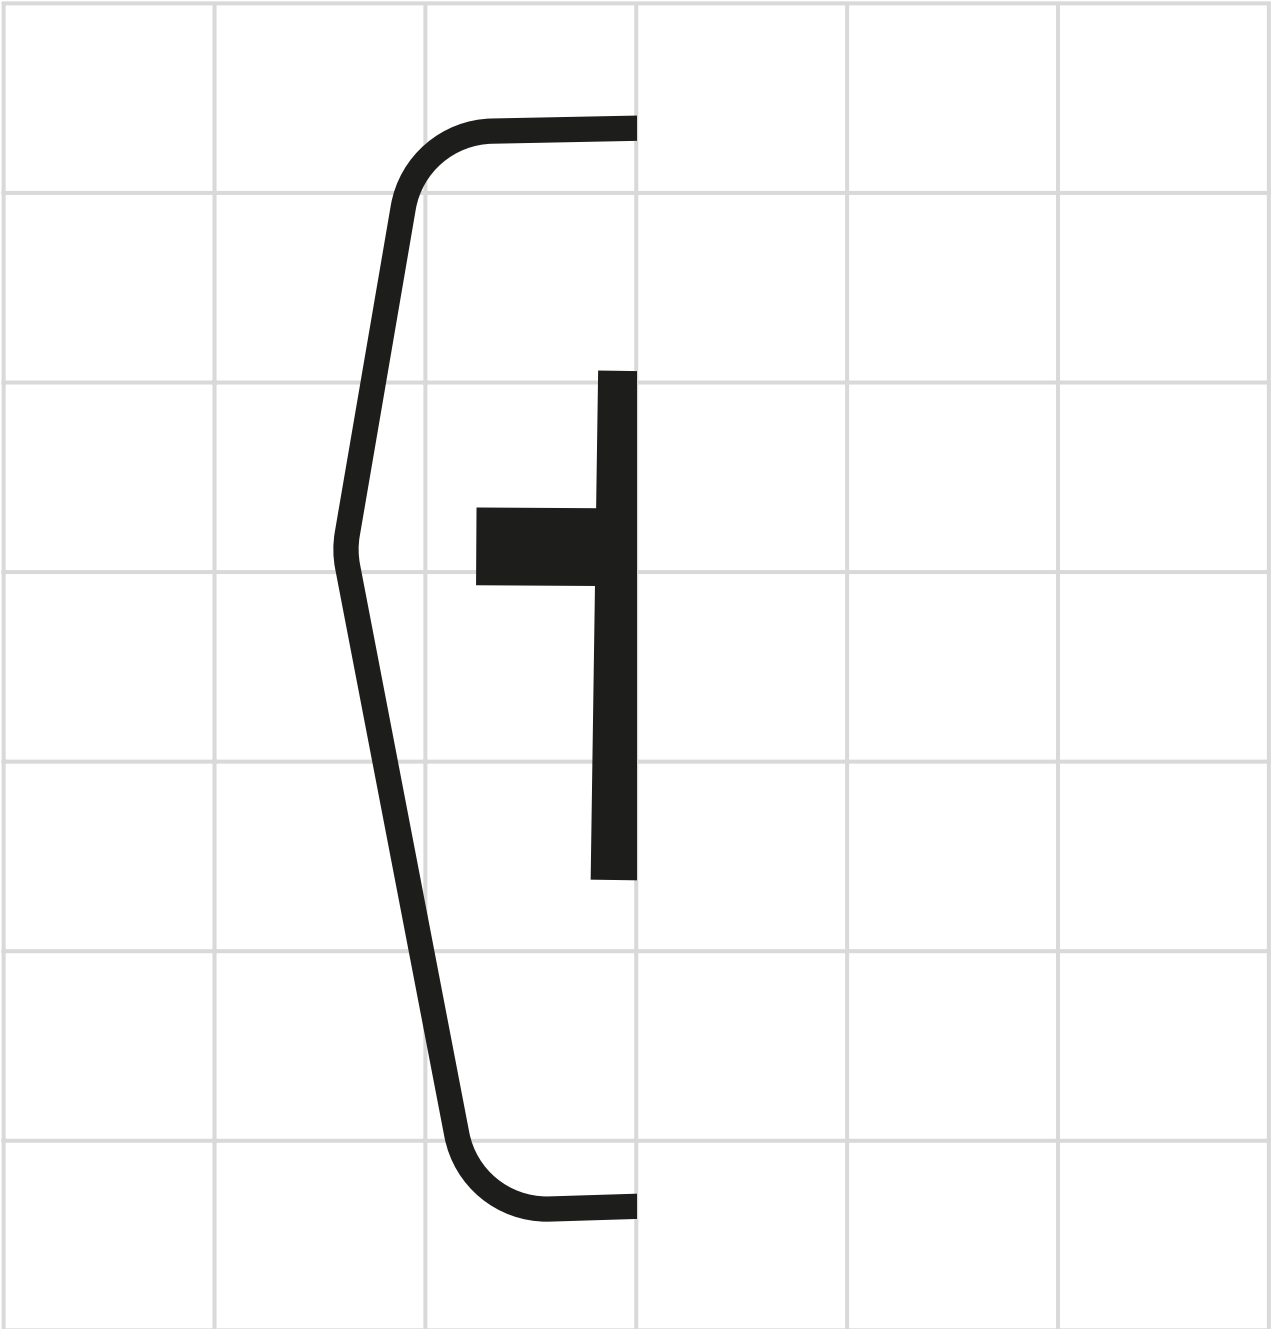

PUMPKIN

SYMMETRY DRAWING

Use the grid to draw the other side of the pumpkin:

SKULL

SYMMETRY DRAWING

Use the grid to draw the other side of the skull:

GHOST

SYMMETRY DRAWING

Use the grid to draw the other side of the cute ghost:

SPIDER SYMMETRY DRAWING

Use the grid to draw the other side of the spider:

COFFIN

SYMMETRY DRAWING

Use the grid to draw the other side of the coffin:

BAT

SYMMETRY DRAWING

Use the grid to draw the other side of the bat:

TREAT

SYMMETRY DRAWING

Use the grid to draw the other side of the Halloween treat:

SPIDER WEB

SYMMETRY DRAWING

Use the grid to draw the other side of the spider web:

 **CANDY** 
SYMMETRY DRAWING

Use the grid to draw the other side of the Halloween candy:

 **SWEET** 
SYMMETRY DRAWING

Use the grid to draw the other side of the Halloween sweet: